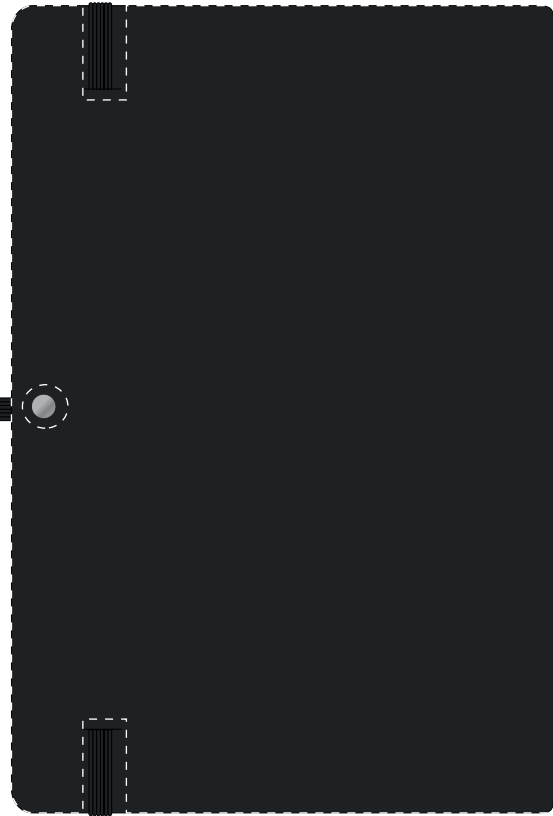

We stock this item in the following colours

**PANTONE REFERENCE(S)**

 Full Colour (Edge to Edge)

Product Image for visualisation
- colours may vary

ARTWORK SCALE 50%

ARTWORK SCALE 50%

The dashed line is to demonstrate print area and will not appear on your printed item